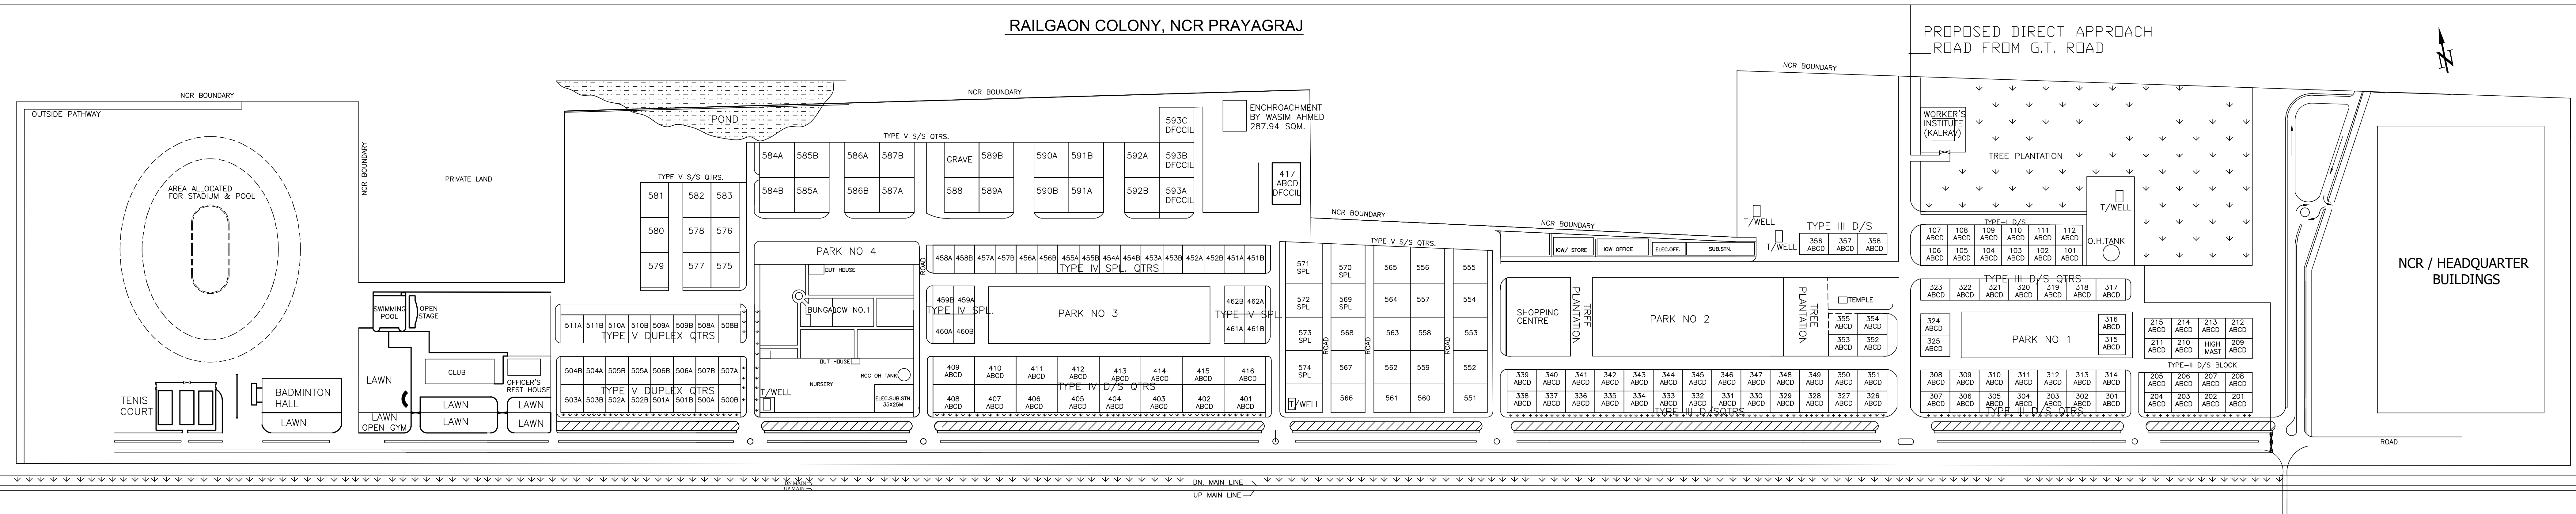

RAILGAON COLONY, NCR PRAYAGRAJ

SUMMARY OF STAFF QUARTER OF RAILGAON COLONY:-

TYPE	TYPE-I	TYPE-II	TYPE-III	TYPE-IV SPL	TYPE-IV D/S	TYPE-V DUPLEX	TYPE-V S/S	BUNGLOW	TOTAL	ABANDONED
NUMBER	44	60	232	24	64	24	50	1	499	NIL